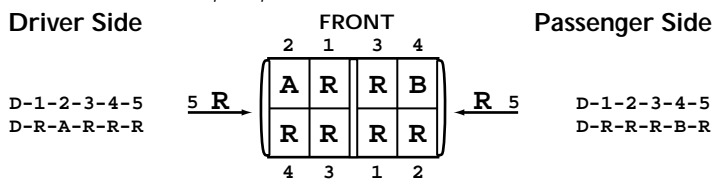

CUSTOMER _____

PURCHASE ORDER _____ DATE _____

AeroDynic® Dome Colors Order Form

Use for all models (22, 221, 22R, All 24-25, and AD & ADL)

NOTE: Custom-made domes are not returnable for credit.

Colors - R=Red, B=Blue, C=Clear, A=Amber, K=Black

SAMPLE DOME

CUSTOMER REQUEST

Models 22, 221, & 22R Part #8542D170A-SPEC