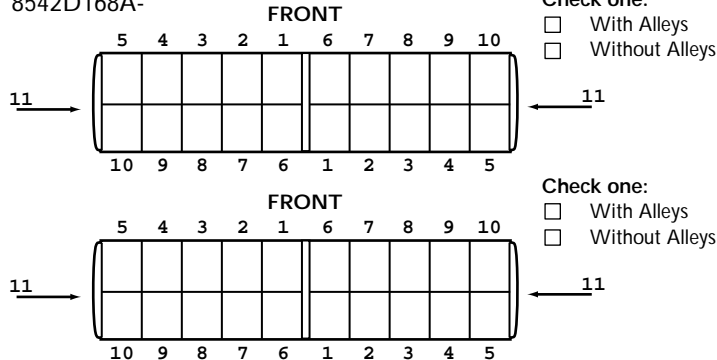

SAMPLE DOME

CUSTOMER REQUEST

Models 22, 221, & 22R Part #8542D170A-SPEC

8542D170A-

Models (All) 24M & AD4800 Series
Part #8542D217A-SPEC without Alley
Part #8542D217A-SPC-A with Alley

8542D217A-

Models (All) 24 & AD5200 Series
Part #8542D032A-SPEC without Alley
Part #8542D032A-SPC-A with Alley

8542D032A-

Models (All) 25 & RWs & ADL5200 Series
Part #8542D168A-SPEC (with or without Alley)

8542D168A-

Models (All) ADL4800 Series
Part #8542538A-SPEC (with or without Alley)

8542538A-