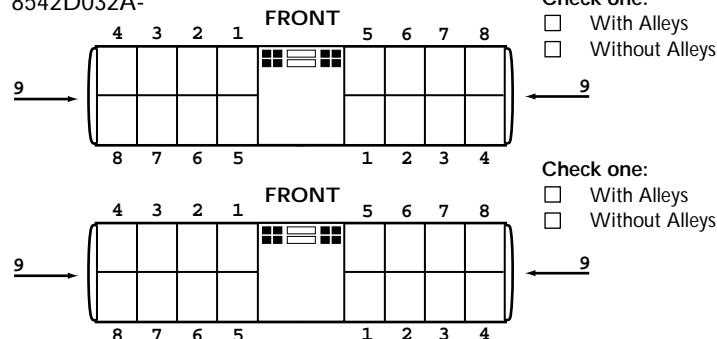

SAMPLE DOME

CUSTOMER REQUEST

Models 22, 221, & 22R Part #8542D170A-SPEC

8542D170A-

Models (All) 24M & AD4800 Series
Part #8542D217A-SPEC without Alley
Part #8542D217A-SPC-A with Alley

8542D217A-

Models (All) 24 & AD5200 Series
Part #8542D032A-SPEC without Alley
Part #8542D032A-SPC-A with Alley

8542D032A-

Models (All) 25 & RWs & ADL5200 Series
Part #8542D168A-SPEC (with or without Alley)

8542D168A-

Models (All) ADL4800 Series
Part #8542538A-SPEC (with or without Alley)

8542538A-