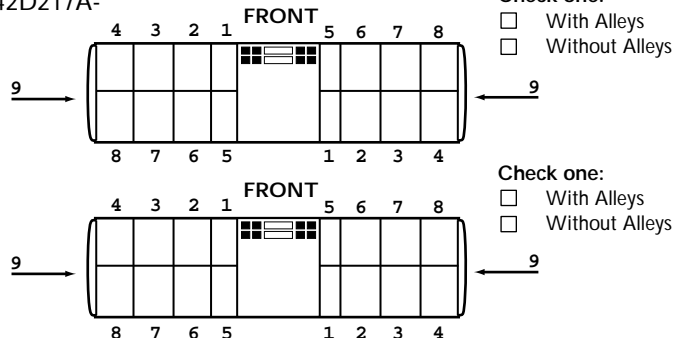

SAMPLE DOME

CUSTOMER REQUEST

Models 22, 221, & 22R Part #8542D170A-SPEC

8542D170A-

Models (All) 24M & AD4800 Series
Part #8542D217A-SPEC without Alley
Part #8542D217A-SPC-A with Alley

8542D217A-

Models (All) 24 & AD5200 Series
Part #8542D032A-SPEC without Alley
Part #8542D032A-SPC-A with Alley

8542D032A-

Models (All) 25 & RWs & ADL5200 Series
Part #8542D168A-SPEC (with or without Alley)

8542D168A-

Models (All) ADL4800 Series
Part #8542538A-SPEC (with or without Alley)

8542538A-