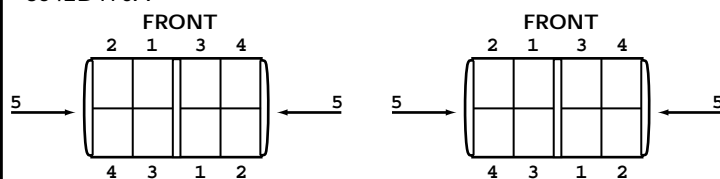

CUSTOMER _____

PURCHASE ORDER _____ DATE _____

AeroDynic® Dome Colors Order Form

Use for all models (22, 221, 22R, All 24-25, and AD & ADL)

NOTE: Custom-made domes are not returnable for credit.

Colors - R=Red, B=Blue, C=Clear, A=Amber, K=Black

SAMPLE DOME

CUSTOMER REQUEST

Models 22, 221, & 22R Part #8542D170A-SPEC

8542D170A-

Models (All) 24M & AD4800 Series
Part #8542D217A-SPEC without Alley
Part #8542D217A-SPC-A with Alley

8542D217A-

Models (All) 24 & AD5200 Series
Part #8542D032A-SPEC without Alley
Part #8542D032A-SPC-A with Alley