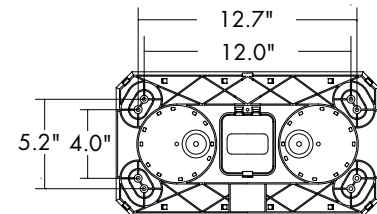

HIGHLIGHTER SOLARIS LED shown with riser mount on the headache rack of a truck.

HIGHLIGHTER SOLARIS LED shown with a roof mount bar option.

HIGHLIGHTER SOLARIS LED self-leveling bracket option.

Specifications			
Flash Rate	Variable		
Voltage	12 VDC		
Amp Draw	5.0 max		
Physical Specifications			
	Permanent mount	Magnetic mount	Suction-cup mount
Length	15.3 in (38.8 cm)		
Width	8.4 in (21.3 cm)		
Heights	2.7 in (6.6 cm)	3.0 in (7.6 cm)	3.0 in (7.6 cm)
Ship Weight			
	3.4 lbs (1.5 kg)	4.5 lbs (2.0 kg)	6.0 lbs (2.7 kg)