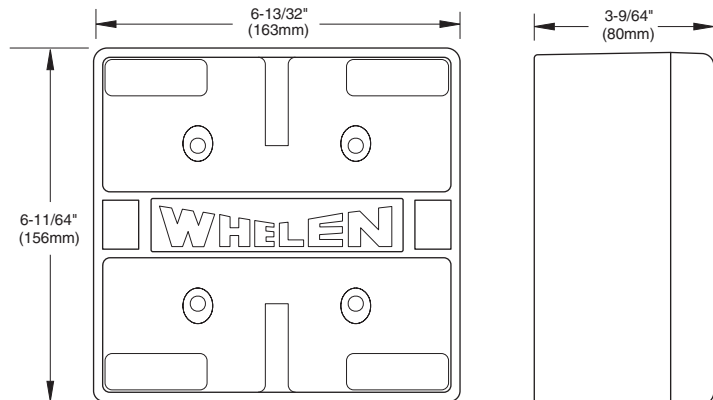

## FEATURES

- Superior performance in a very small profile package. Only 3.14" in depth.
- All weather, non-corrosive aluminum housing in natural or black epoxy coated finish. Rugged nylon/composite also available.
- Field replaceable driver and diaphragm.
- Exceeds California Title XIII, Class A and S.A.E. J1849 requirements. (120-123dB @ 10') Optimum performance assured when used with Whelen high-power electronic sirens.
- Easily installs to the radiator cross member in just a few minutes (without dismantling the front grille of the vehicle).
- Truer tone quality and wider/higher frequency response than speakers of comparable size.
- Universal mounting bracket, plus brackets available for Ford Crown Victoria and Explorer; Chevy Impala, Suburban, Blazer and Tahoe plus Dodge Intrepid, BMW motorcycle, Polished Flange Castings for Flat or Contoured Mounting.
- Compact size is ideal for concealed installations in any type vehicle.
- Three year standard Whelen warranty.
- U. S. Patent Pending.
- Dimensions: 6-11/64" (157mm) high x 6-13/32" (163mm) wide x 3-9/64" (80mm) Deep. Weight: 6.78 lbs. (2.5kg)

## DIMENSIONS